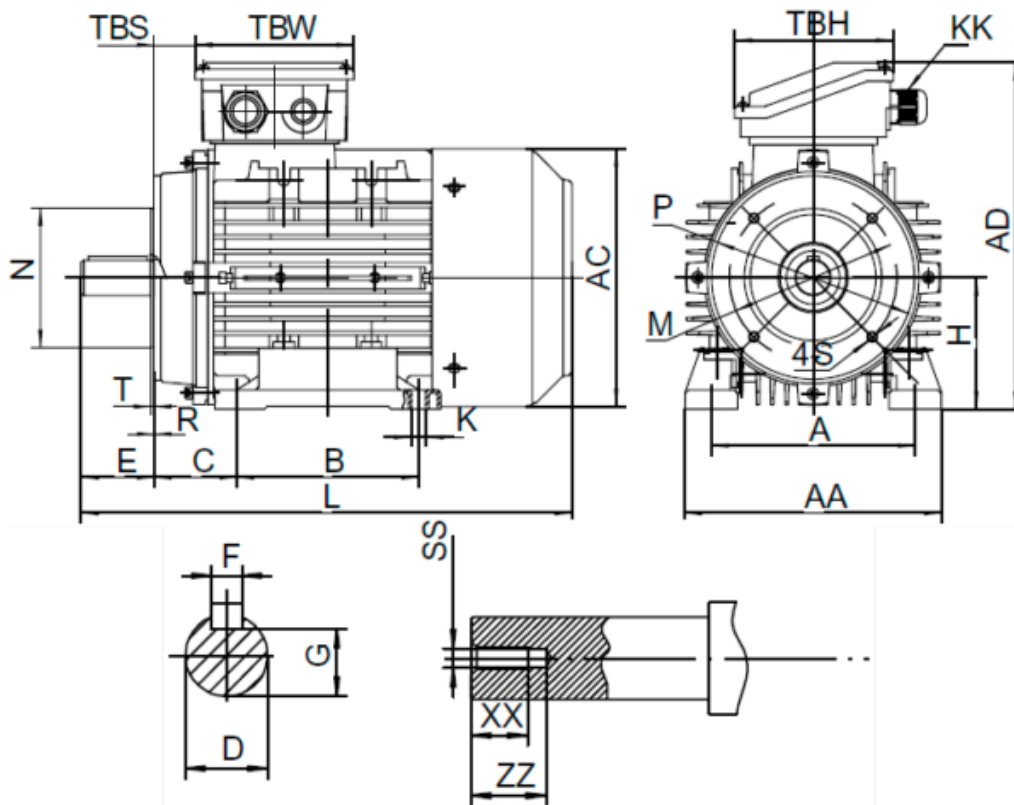

Data Sheet

Article number: 25180030021640

Description: Kleedrive T3A 100L-2 3.0kw 2800 rpm UL/CSA
3x230/400V 50 HZ IP55 B34 Eff=87,1%

Measures

A = 160	F = 8	R = 0	ZZ = 30
AA = 200	G = 24	S = M8	
AC = Ø199	H = 100	SS = M10	
AD = 260	HD = 160	T = 3.5	
B = 140	L = 376	TBH = 118	
C = 63	M = Ø130	TBS = 32	
D = Ø28	N = Ø110	TBW = 118	
E = 60	P = Ø160	XX = 22	